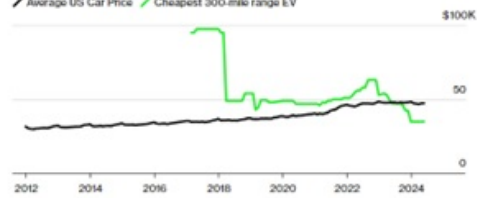

Long-Range EVs Now Cost Less Than the Average New Car in the US

"Darwinian" competition and a slew of new models helped electric cars with at least 300 miles of range reach another milestone in price parity.

[Read More Here](#)

EVs Pass a Key Measure of Price Parity in US

Several 300-mile range EVs now cost less than the average new car

Should You Go Fully Electric or Choose a Plug-in Hybrid?

If you're new to EV scene, it's good to know the different types available to find what suits you best.

[Read More Here](#)

Thank you to our Coalition Partners: